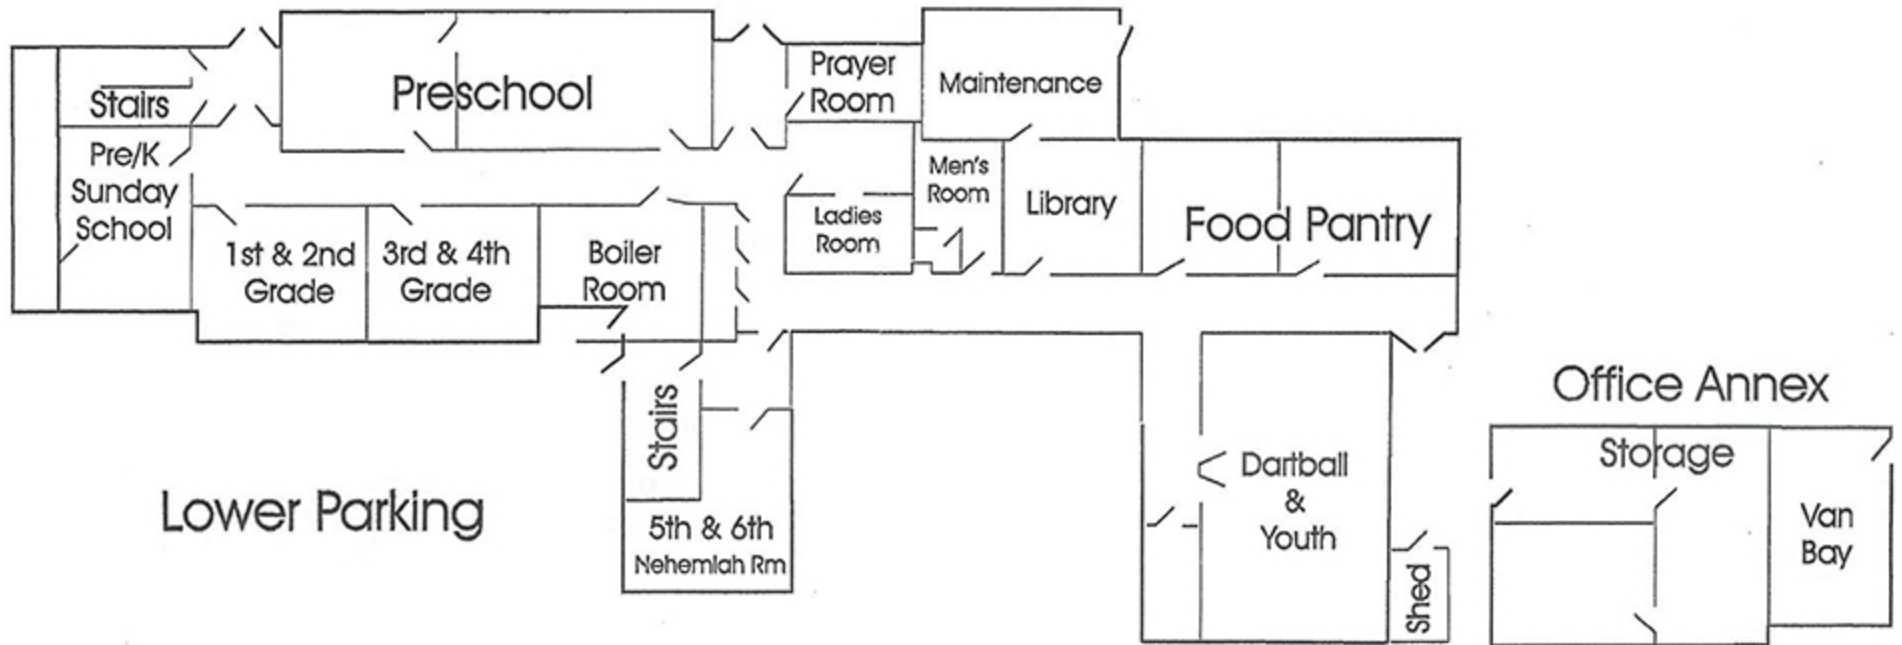

McClure Rd. Parking

Lower Parking

Port Vue United Methodist Church

1565 Washington Blvd., McKeesport PA 15133 - 412 672-7289

LOWER LEVEL